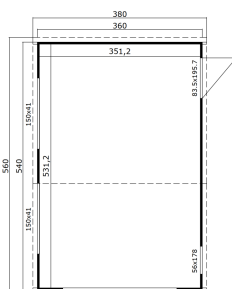

-  44 mm
-  3
-  0
-  **GUARANTEE**
2 YEARS

PACKAGING: 1 PALLET(S)

 560 x 118 x 73 cm
1254 kg

EAN 4743329255039

DIMENSIONS

Floor area	18.66 m ²
Roof dimensions	3.80 x 5.60 m
Cubic volume	≈ 45.73 m ³
Wall height	≈ 2.39 m
Ridge height	≈ 2.51 m
Front overhang	≈ 10 cm

WINDOWS & DOORS

1 x Single door (TP+*)	83.5 x 190.0 cm
1 x Single window open inward (DGP+*)	56.0 x 178.0 cm
2 x Single window fixed (DGP+*)	150.0 x 41.0 cm

*DGP+: Double Glazed Premium Plus

*TP+: Solid Wood Premium Plus

ROOF & FLOOR

Roof boards	18.5x90 mm
Roof surface	21.28 m ²
Roof angle	≈ 1 °

* Optional roof covering available